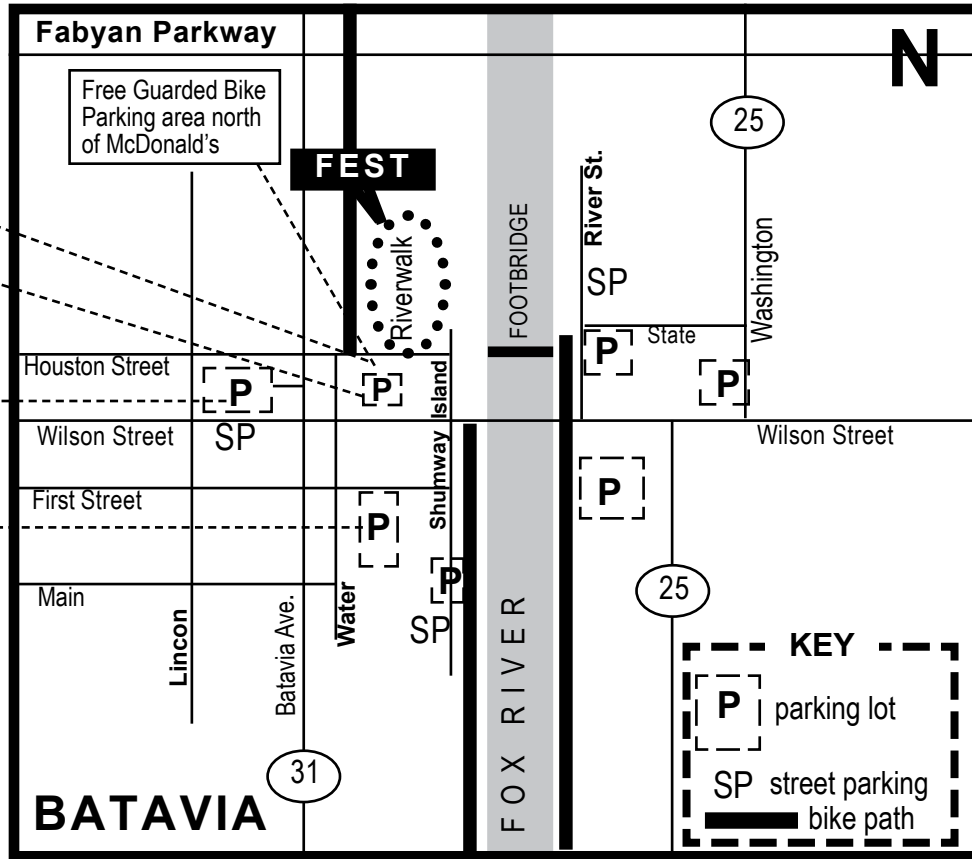

BATAVIA AREA

**PARKING
MAP FOR
DOWNTOWN
BATAVIA**

Designated
handicap parking
on Houston Street

No parking in lot
behind Wilson St.
banks until after Noon

Lot behind Park
District & School
District Buildings

We encourage
festival visitors
and volunteers to
park in this large
lot NORTH
of Batavia Plaza.
Watch for signage
on First Street -
please do NOT
park in the Batavia
Plaza lot

KEY

- P parking lot
- SP street parking
- bike path