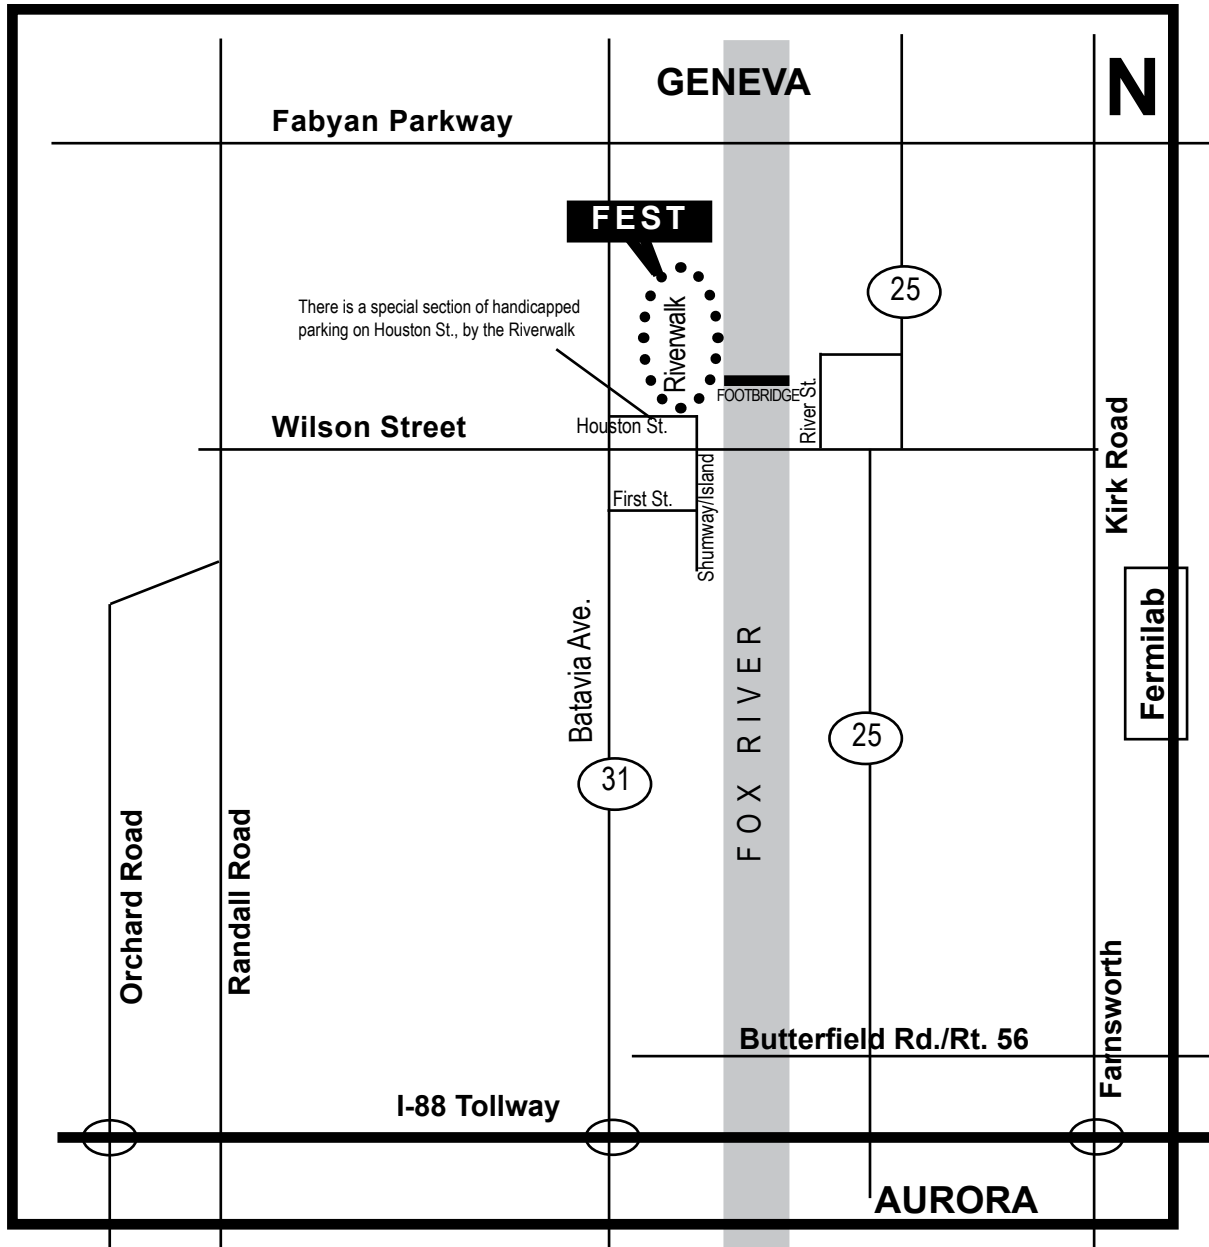

BATAVIA AREA

**PARKING
MAP FOR
DOWNTOWN
BATAVIA**

Designated
handicap parking
on Houston Street

No parking in lot
behind Wilson St.
banks until after Noon

Lot behind Park
District & School
District Buildings

We encourage
festival visitors
and volunteers to
park in this large
lot NORTH
of Batavia Plaza.
Watch for signage
on First Street -
please do NOT
park in the Batavia
Plaza lot

KEY

- P parking lot
- SP street parking
- bike path